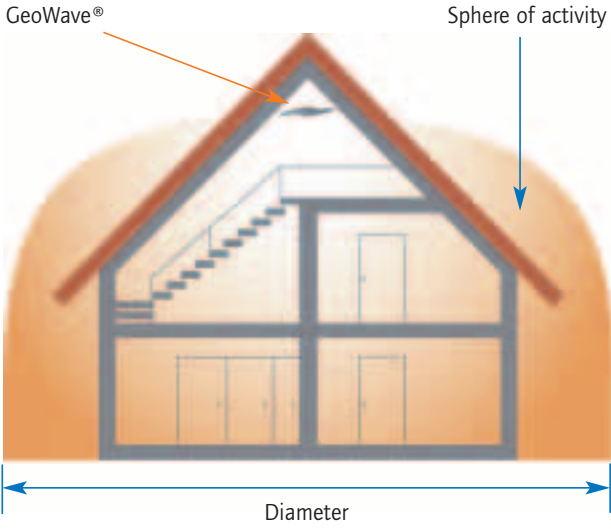

Installation House