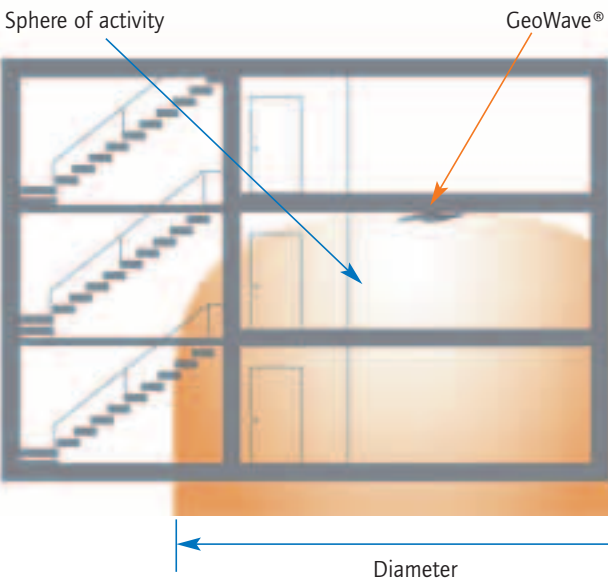

Installation Apartment